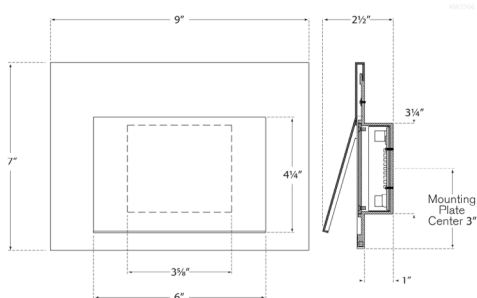

Esker Envelope Sconce

KW 2706BZ

Materials Shown

Bronze

Available in

Antique-Burnished Brass

Bronze

Polished Nickel

Dimensions

O/A Height: 7"

Width: 9"

Extension: 1.5"

Backplate: 7" x 9" Rectangle

Socket

Dedicated LED

Wattage

12w (1100lm)

Weight

3lbs