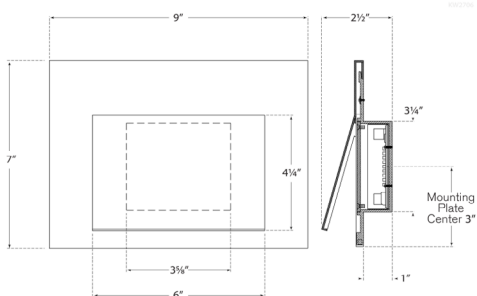

Esker Envelope Sconce

KW 2706AB

Materials Shown

Antique-Burnished Brass

Available in

**Antique-Burnished Brass
Bronze**

Polished Nickel

Dimensions

O/A Height: 7"

Width: 9"

Extension: 1.5"

Backplate: 7" x 9" Rectangle

Socket

Dedicated LED

Wattage

12w (1100lm)

Weight

3lbs