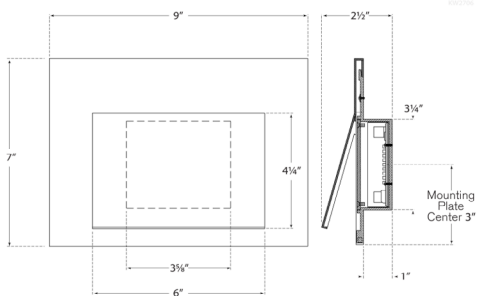

Esker Envelope Sconce

KW 2706PN

Materials Shown

Polished Nickel

Available in

**Antique-Burnished Brass
Bronze**

Polished Nickel

Dimensions

O/A Height: 7"

Width: 9"

Extension: 1.5"

Backplate: 7" x 9" Rectangle

Socket

Dedicated LED

Wattage

12w (1100lm)

Weight

3lbs